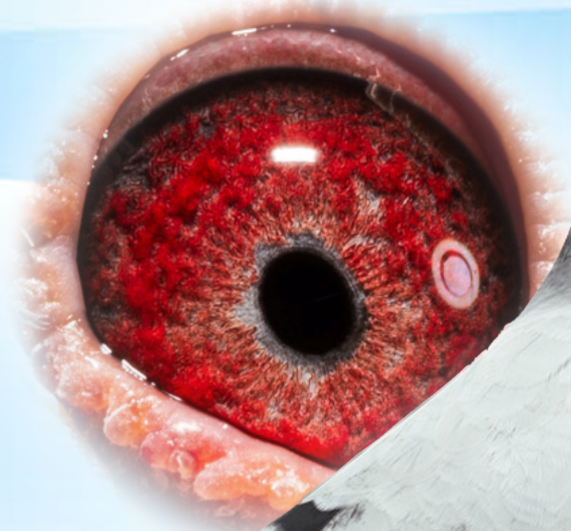

“INBRED JOLIE GIELEN”

NL 24-8109884 ♂

INBRED MOTHER X SON

Son JOLIE Gielen Marc Maasbree NL

9 Nationaal Agen Yearlings 5480p ZLU 2020

57 Internationaal Agen Yearlings 14799p ZLU 2020

half brother to

11 Provinciaal Agen 2023

12 Provinciaal Narbonne 2024

69 Provinciaal Agen 2024

168 Nationaal Agen 2023

217 Nationaal Agen 2024

233 Nationaal Narbonne 2024

313 Internationaal Agen 2023

485 Internationaal Narbonne 2024

Directly Gielen Marc Maasbree NL

BINNEMANS - VAN DE WEYER

Gerststraat 69 2440 Geel België

Tel: 0032496723635

Mail: vandeweyer.carlo@telenet.be

Website: <https://binnemansvdweyer.com/>

GOLDEN WING WINNER 2015

Foto Van de Weyer carlo